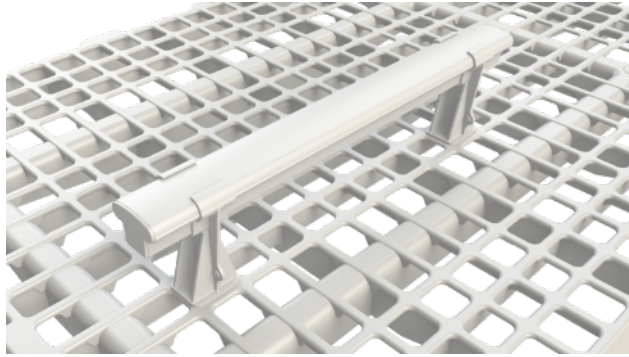

LUBING

COMFORT PERCH
COMFORT PERCHING SYSTEM

RELENTLESS QUALITY. EXCEPTIONAL SERVICE.

Our Comfort Perch system is a unique product that offers noticeable results. The Comfort Perch is ergonomically designed to offer the most pad contact and comfort to the birds while perching.

Perch system on plastic slats

The mushroom perch design fits the contour of the bird's paws and allows the birds to grip the perch without working to keep their balance as they do on round perches. This design has been proven to significantly reduce bird stress and result in higher production with lower mortality.

Perch system on wire mesh

Our Comfort Perch systems can be installed on plastic slats or wire mesh and can also be easily retrofitted onto any existing system. Installation is simple and does not require the use of nuts, bolts, rings or clips.

Easy to install on new systems or retrofit in cages