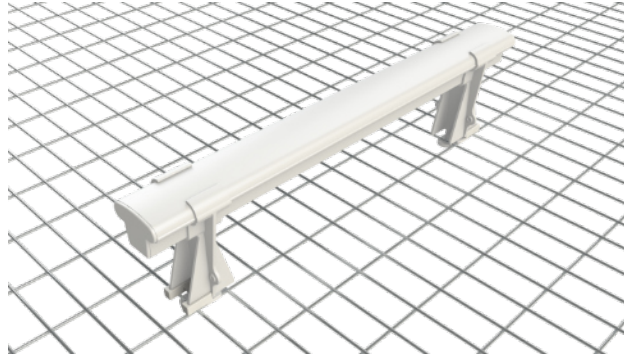

LUBING

COMFORT PERCH
COMFORT PERCHING SYSTEM

RELENTLESS QUALITY. EXCEPTIONAL SERVICE.

Our Comfort Perch system is a unique product that offers noticeable results. The Comfort Perch is ergonomically designed to offer the most pad contact and comfort to the birds while perching.

Perch system on plastic slats

The mushroom perch design fits the contour of the bird's paws and allows the birds to grip the perch without working to keep their balance as they do on round perches. This design has been proven to significantly reduce bird stress and result in higher production with lower mortality.

Perch system on wire mesh

Our Comfort Perch systems can be installed on plastic slats or wire mesh and can also be easily retrofitted onto any existing system. Installation is simple and does not require the use of nuts, bolts, rings or clips.

Easy to install on new systems or retrofit in cages