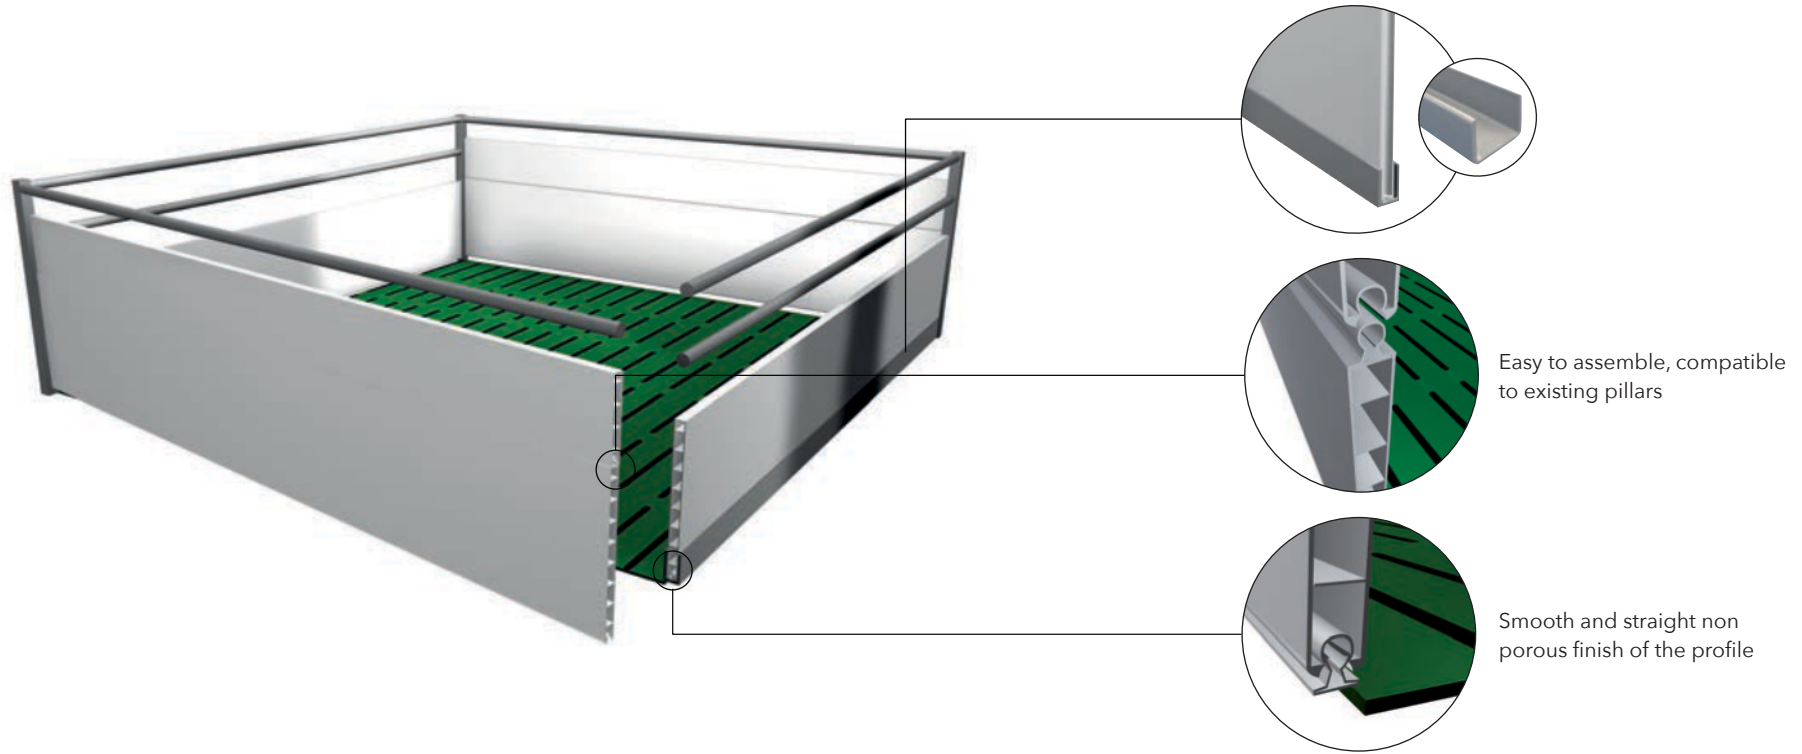

## INTERLOCKING PANELS

FOR MODERN PIG BREEDING

500x35 mm

250x35 mm

200x35 mm

200x22 mm

RELENTLESS QUALITY. EXCEPTIONAL SERVICE.

## INTERLOCKING PEN DIVIDERS

Today it is not possible to visualize the modern pig breeding and fattening without PVC panels. The reasons for this are high durability, easy workability, perfect hygienic properties and due to this PVC panels are easy to clean with less effort.

Easy to assemble, compatible to existing pillars

Smooth and straight non porous finish of the profile

Technical modifications reserved.

By using the U-Profile you are able to create both fixed and moveable walls. To achieve this, the interlocking panels are mounted vertically on the wall, ceiling or floor.