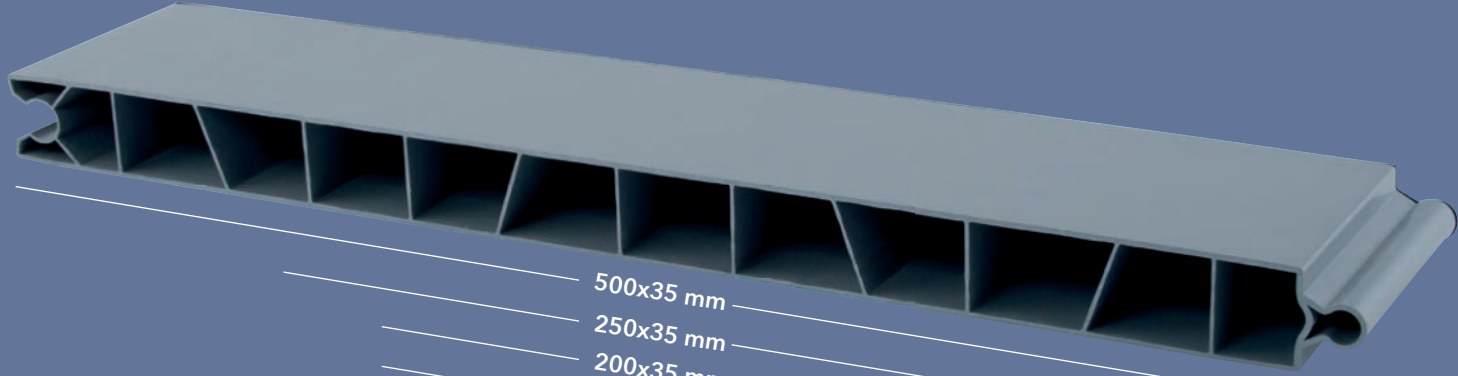

## INTERLOCKING PANELS

FOR MODERN PIG BREEDING

500x35 mm

250x35 mm

200x35 mm

200x22 mm

RELENTLESS QUALITY. EXCEPTIONAL SERVICE.

## INTERLOCKING PEN DIVIDERS

Today it is not possible to visualize the modern pig breeding and fattening without PVC panels. The reasons for this are high durability, easy workability, perfect hygienic properties and due to this PVC panels are easy to clean with less effort.

Easy to assemble, compatible to existing pillars

Smooth and straight non porous finish of the profile

Technical modifications reserved.

By using the U-Profile you are able to create both fixed and moveable walls. To achieve this, the interlocking panels are mounted vertically on the wall, ceiling or floor.