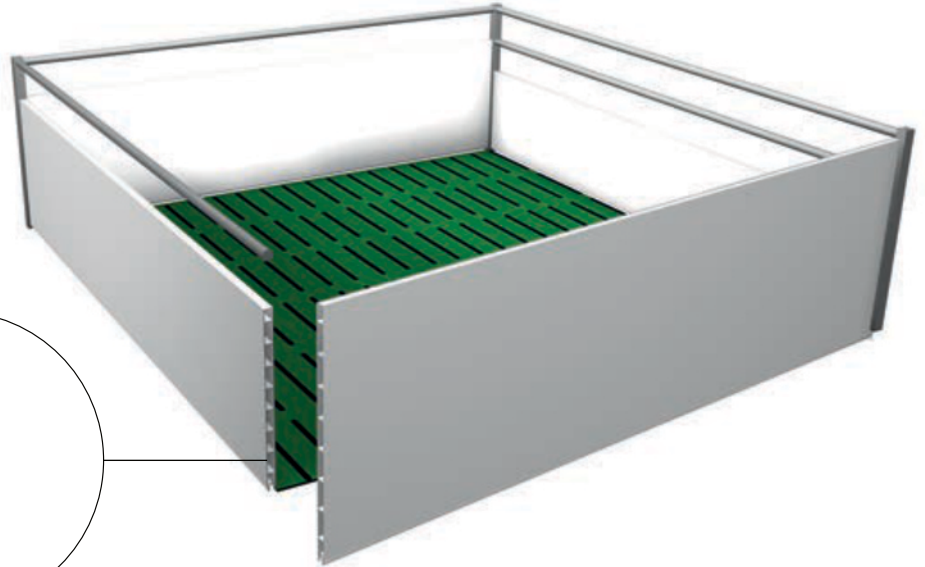

# LUBING

**PEN PANELS**  
FOR MODERN PIG BREEDING

RELENTLESS QUALITY. EXCEPTIONAL SERVICE.

## PEN PANELS FOR PEN DIVIDERS

Today it is not possible to visualize the modern pig breeding and fattening without PVC panels. The reasons for this are high durability, easy workability, perfect hygienic properties and due to this PVC panels are easy to clean with less effort.

Easy to clean

Different sizes available,  
higher stiffness

Hygienical, leak proofed  
end caps

### PANEL "SQUARED" (35 MM WALL THICKNESS):

Height	Width	Standard length	Pen Panel Co-extrudiert	End-cap
500mm	35mm	6500mm	002 1 202 0	002 2 303 0
750mm	35mm	6500mm	002 1 203 0	002 2 304 0
1000mm	35mm	5500mm	002 1 204 0	002 0 223 0