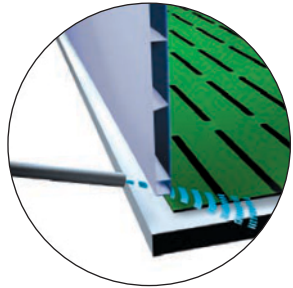

# LUBING

**PEN PANELS**  
FOR MODERN PIG BREEDING

RELENTLESS QUALITY. EXCEPTIONAL SERVICE.

## PEN PANELS FOR PEN DIVIDERS

Today it is not possible to visualize the modern pig breeding and fattening without PVC panels. The reasons for this are high durability, easy workability, perfect hygienic properties and due to this PVC panels are easy to clean with less effort.

Easy to clean

Different sizes available,  
higher stiffness

Hygienical, leak proofed  
end caps

### PANEL "SQUARED" (35 MM WALL THICKNESS):

Height	Width	Standard length	Pen Panel Co-extrudiert	End-cap
500mm	35mm	6500mm	002 1 202 0	002 2 303 0
750mm	35mm	6500mm	002 1 203 0	002 2 304 0
1000mm	35mm	5500mm	002 1 204 0	002 0 223 0