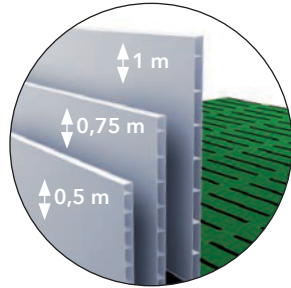

## PEN PANELS FOR PEN DIVIDERS

Today it is not possible to visualize the modern pig breeding and fattening without PVC panels. The reasons for this are high durability, easy workability, perfect hygienic properties and due to this PVC panels are easy to clean with less effort.

Easy to clean

Different sizes available,  
higher stiffness

Hygienical, leak proofed  
end caps

### PANEL "SQUARED" (35 MM WALL THICKNESS):

Height	Width	Standard length	Pen Panel Co-extrudiert	End-cap
500mm	35mm	6500mm	002 1 202 0	002 2 303 0
750mm	35mm	6500mm	002 1 203 0	002 2 304 0
1000mm	35mm	5500mm	002 1 204 0	002 0 223 0